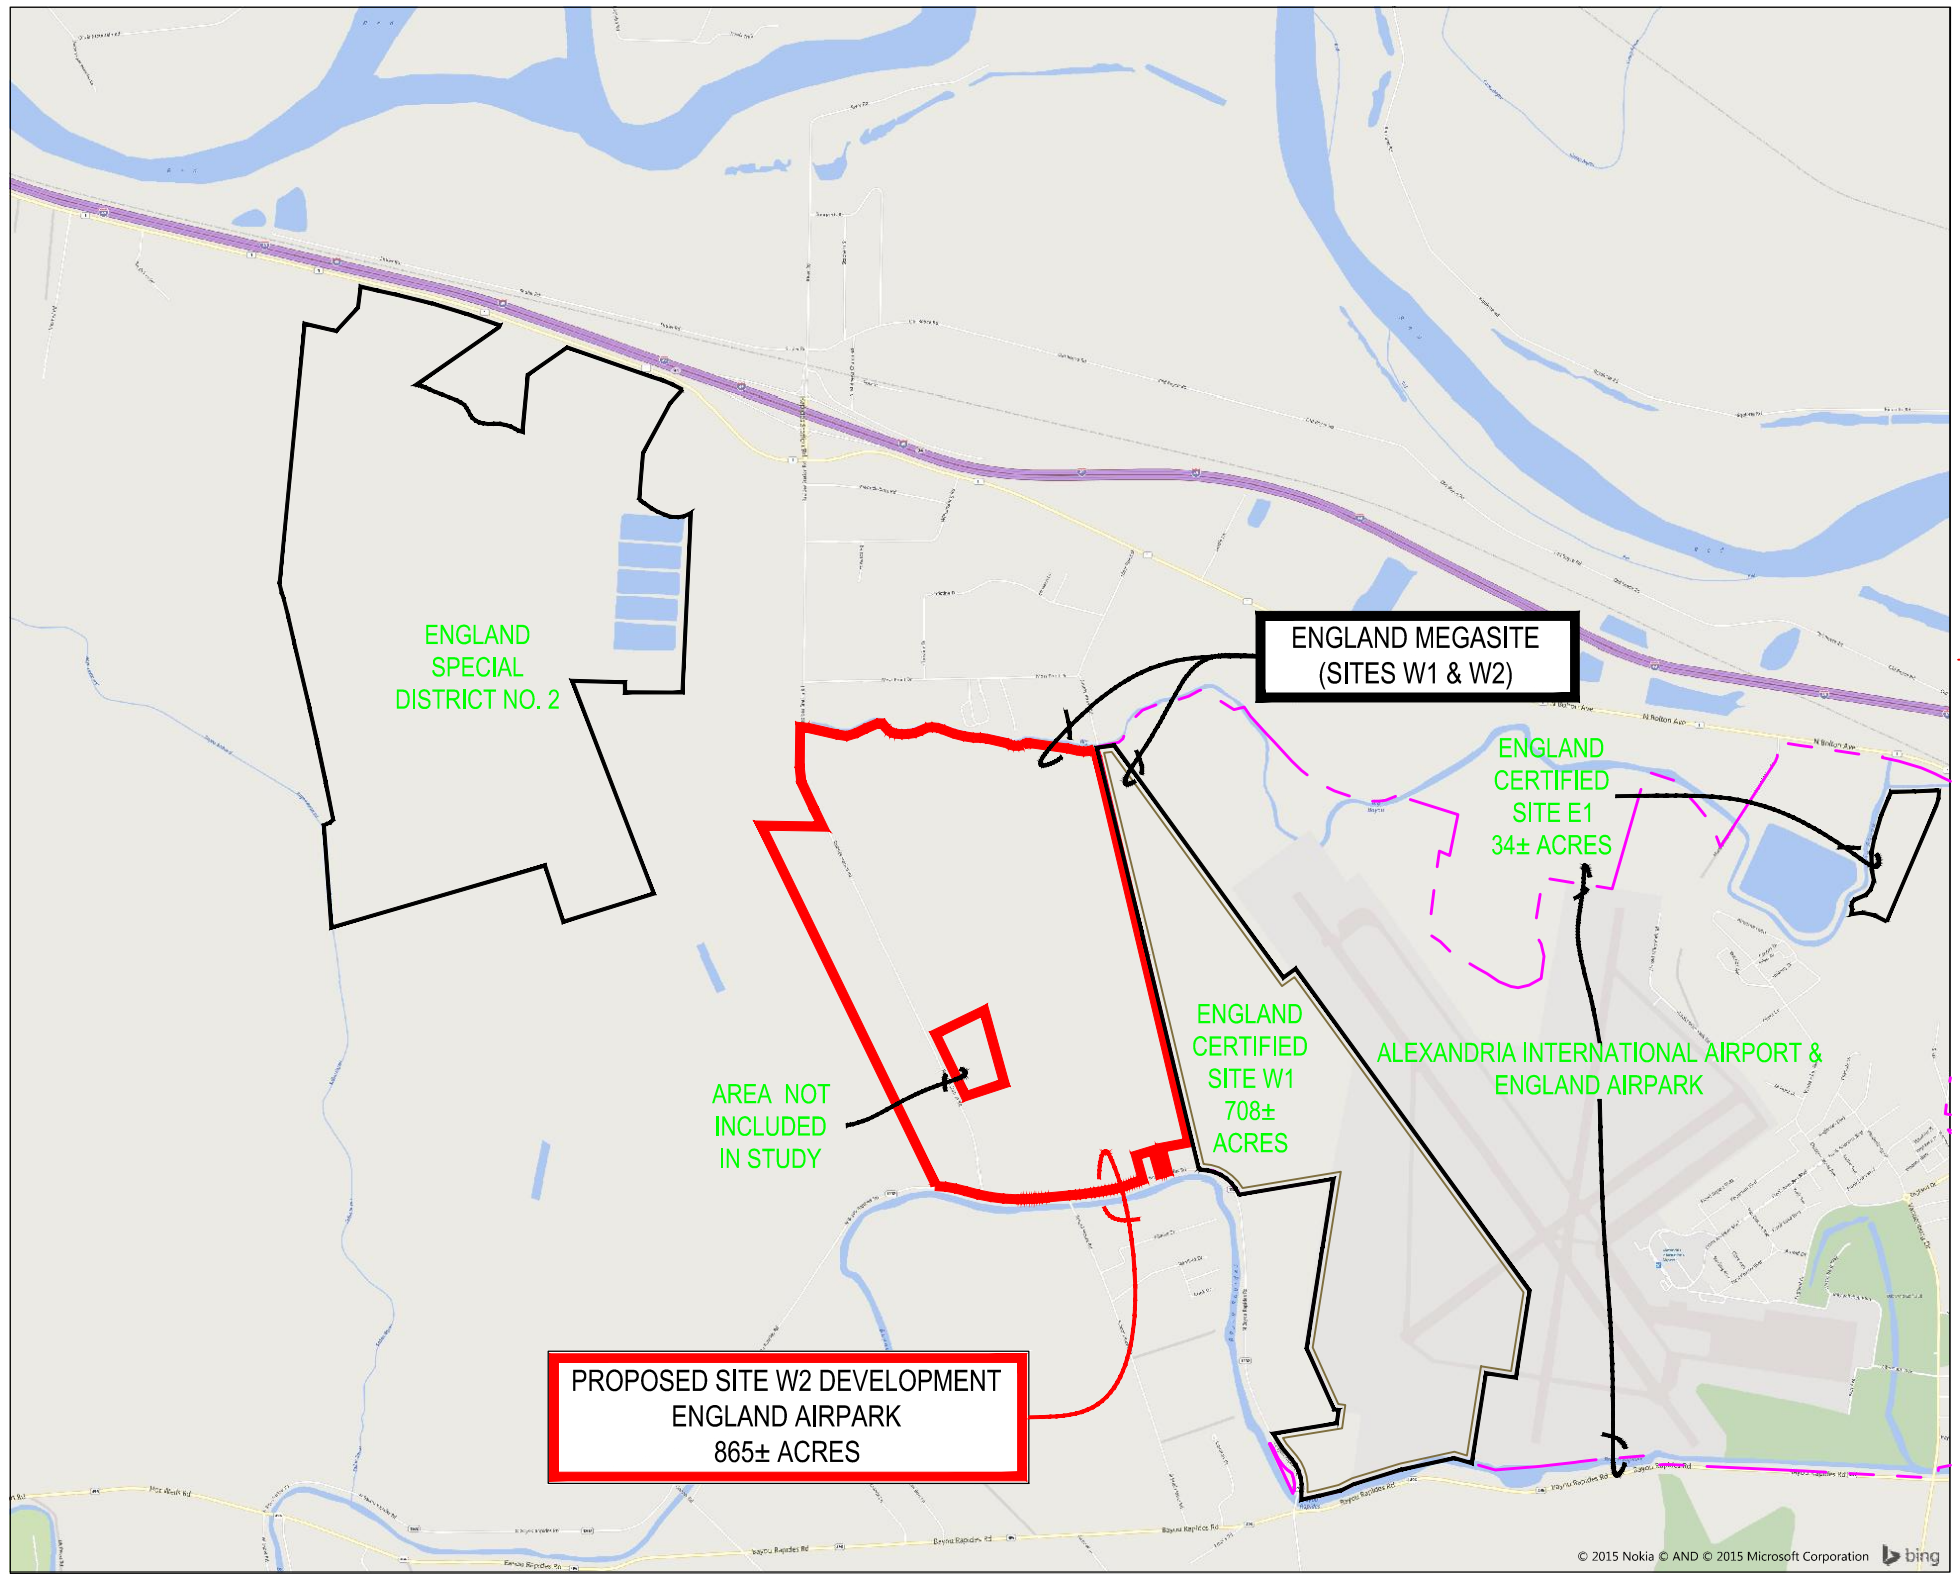

EXHIBIT 7b
SITE GENERAL BOUNDARY MAP

LOCATION MAP

SITE GENERAL BOUNDARY MAP

ENGLAND SITE W2
ENGLAND AIRPARK
ALEXANDRIA, LOUISIANA
865± ACRES

PAN AMERICAN ENGINEERS, L.L.C.
P.O. BOX 88 / 1717 JACKSON STREET
ALEXANDRIA, LA 71901
(504) 473-2100