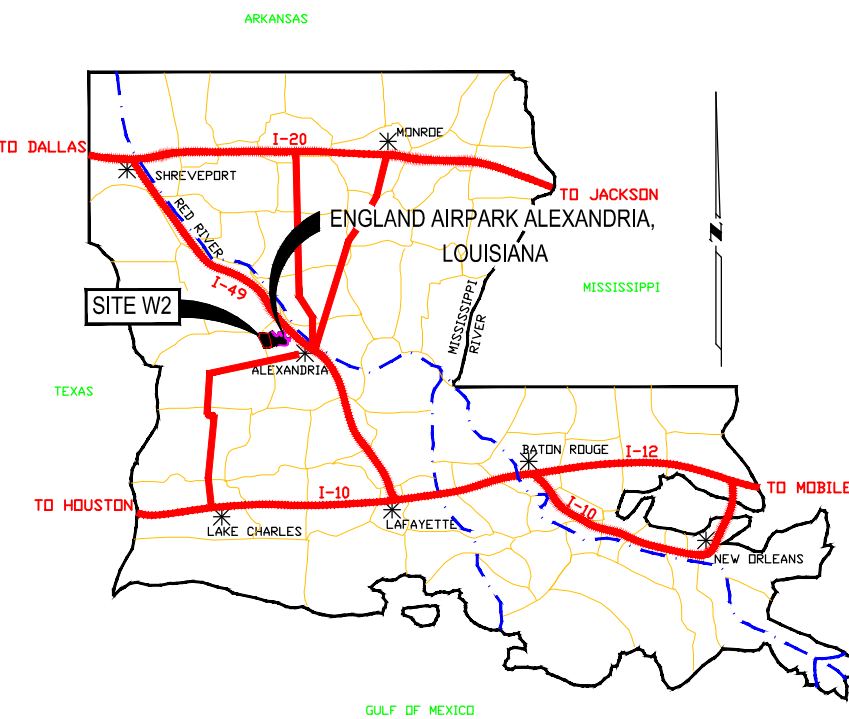

EXHIBIT 7b
SITE GENERAL BOUNDARY MAP

LOCATION MAP

SITE GENERAL BOUNDARY MAP

ENGLAND SITE W2
ENGLAND AIRPARK
ALEXANDRIA, LOUISIANA
865± ACRES

PAN AMERICAN ENGINEERS, L.L.C.
P.O. BOX 88 / 1717 JACKSON STREET
ALEXANDRIA, LA 71901
(504) 473-2100