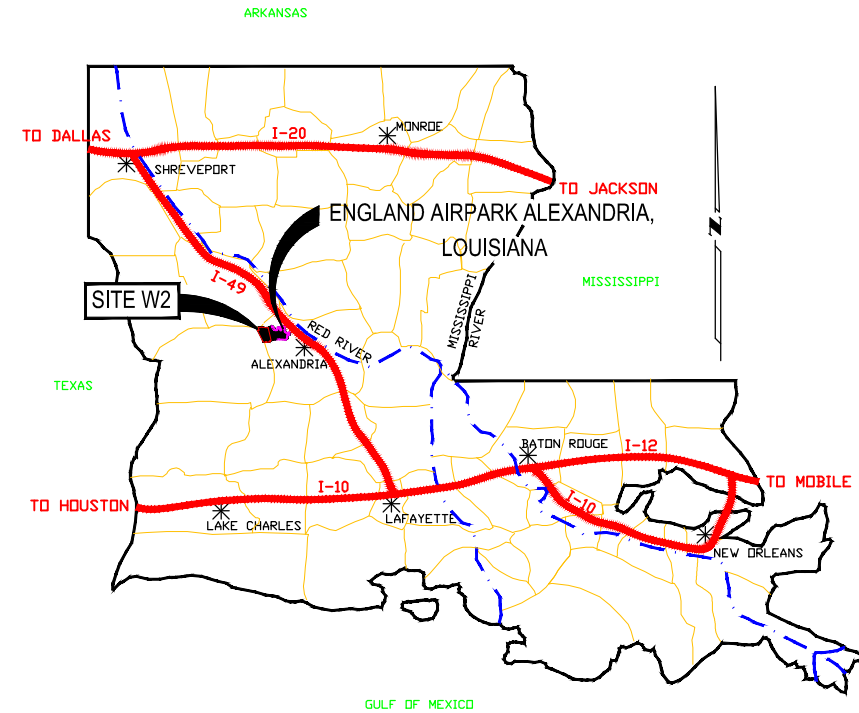

EXHIBIT 7b
SITE GENERAL BOUNDARY MAP

LOCATION MAP

SITE GENERAL BOUNDARY MAP

ENGLAND SITE W2
ENGLAND AIRPARK
ALEXANDRIA, LOUISIANA
837 ± ACRES

PAN AMERICAN ENGINEERS, LLC.
P.O. BOX 88 / 1717 JACKSON STREET
ALEXANDRIA, LA 71601
(504) 473-2100