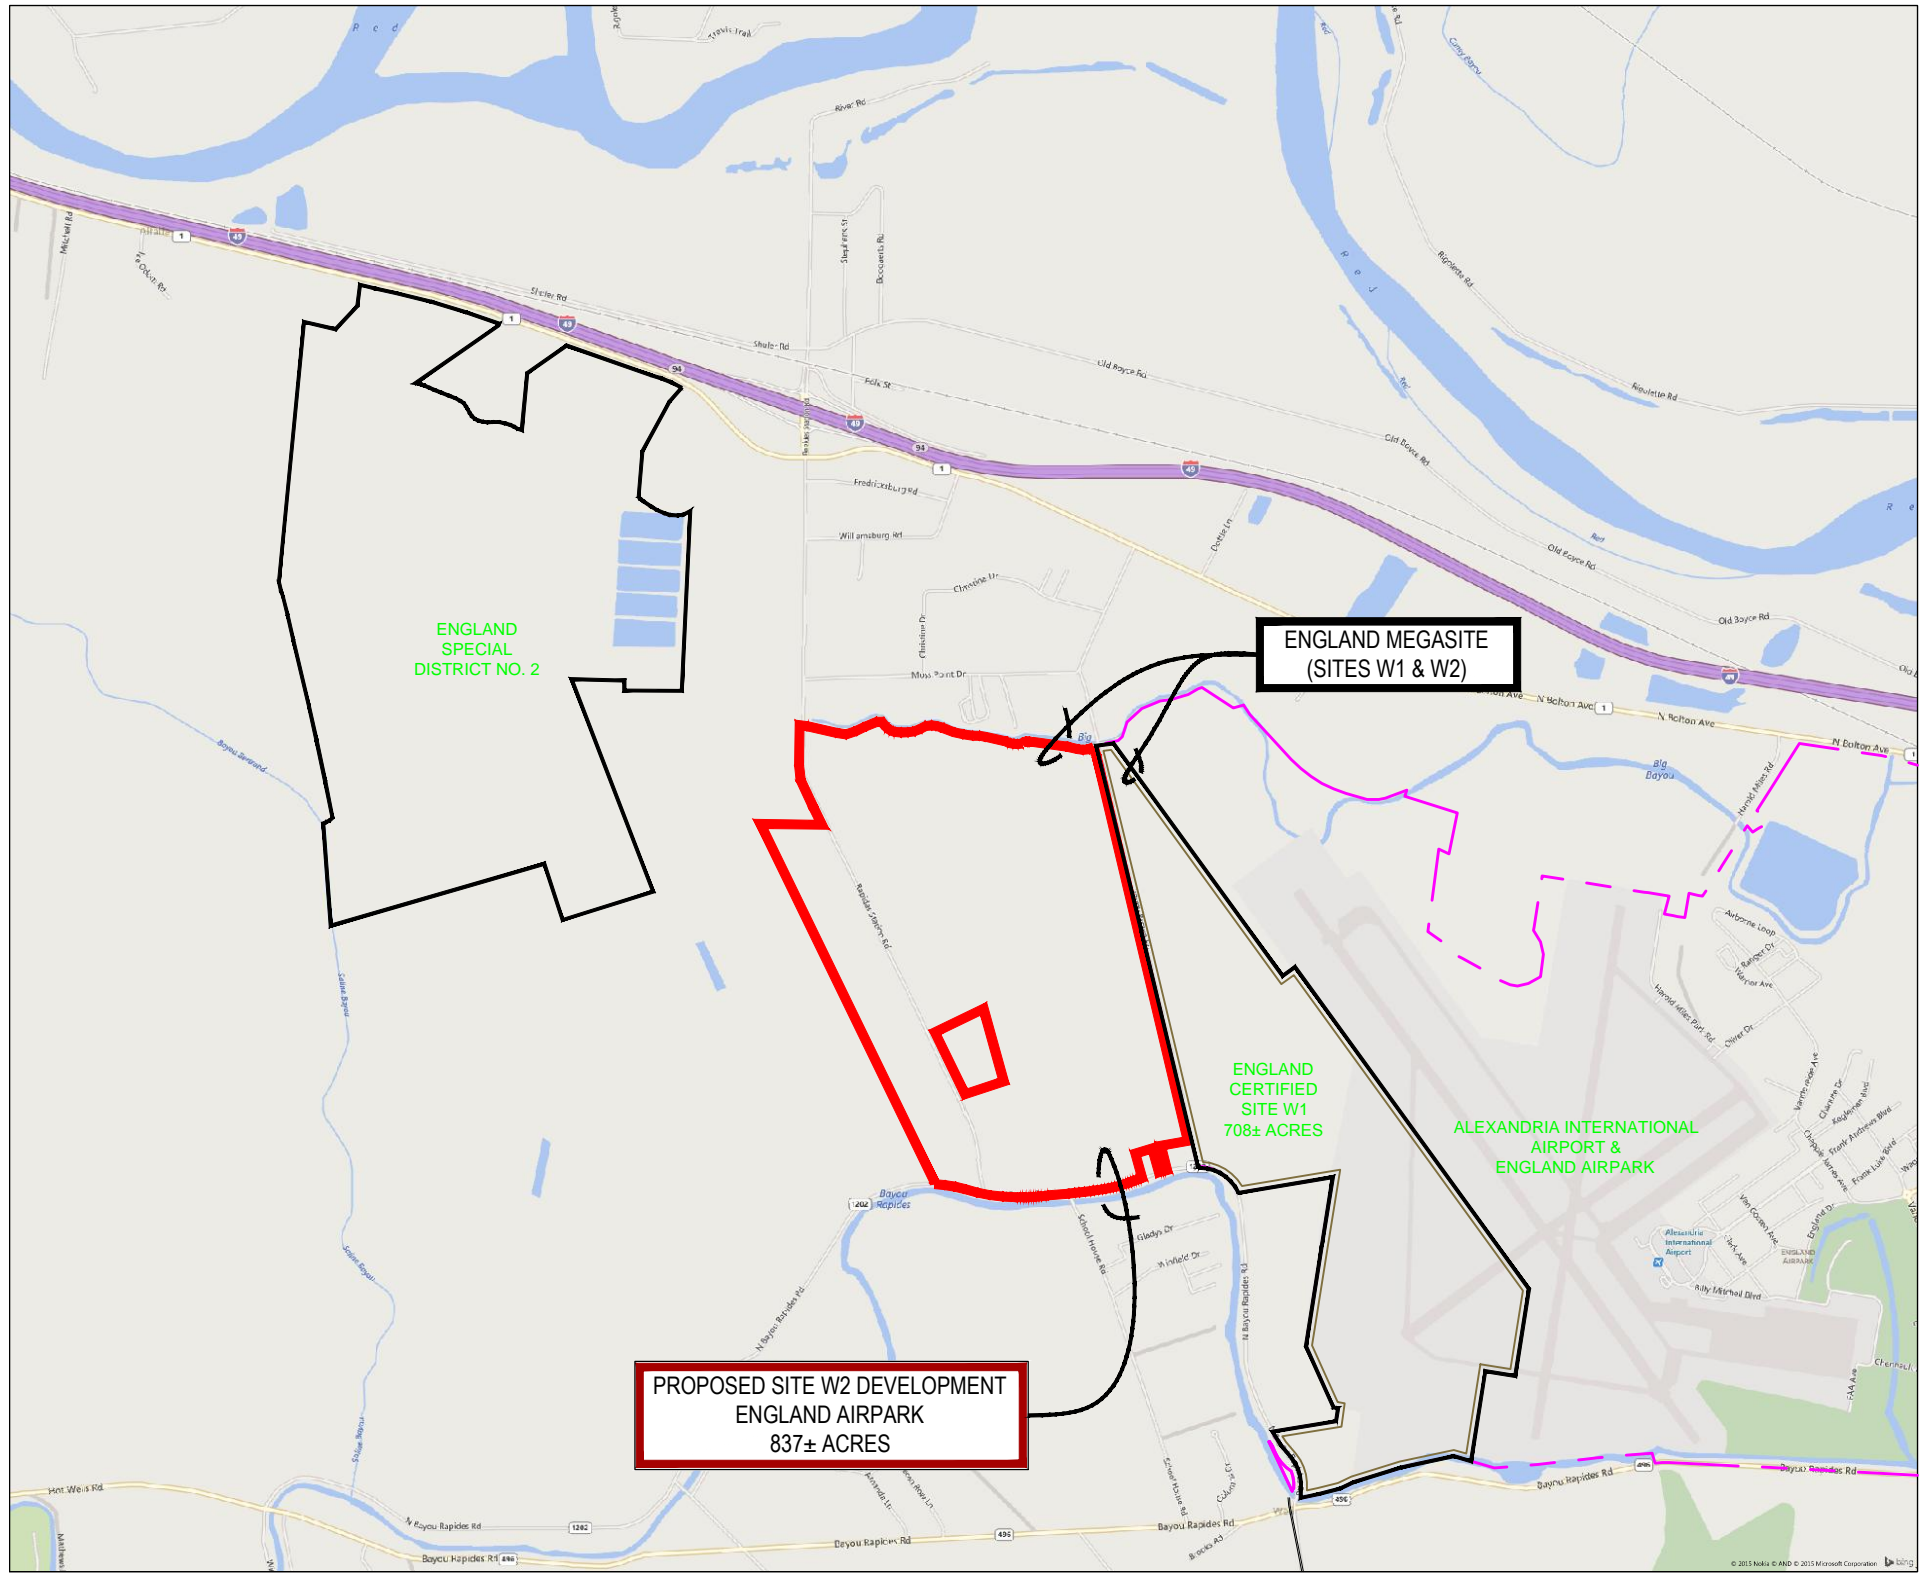

EXHIBIT 7b
SITE GENERAL BOUNDARY MAP

LOCATION MAP

SITE GENERAL BOUNDARY MAP

ENGLAND SITE W2
ENGLAND AIRPARK
ALEXANDRIA, LOUISIANA
837 ± ACRES

PAN AMERICAN ENGINEERS, LLC.
P.O. BOX 88 / 1717 JACKSON STREET
ALEXANDRIA, LA 71601
(504) 473-2100