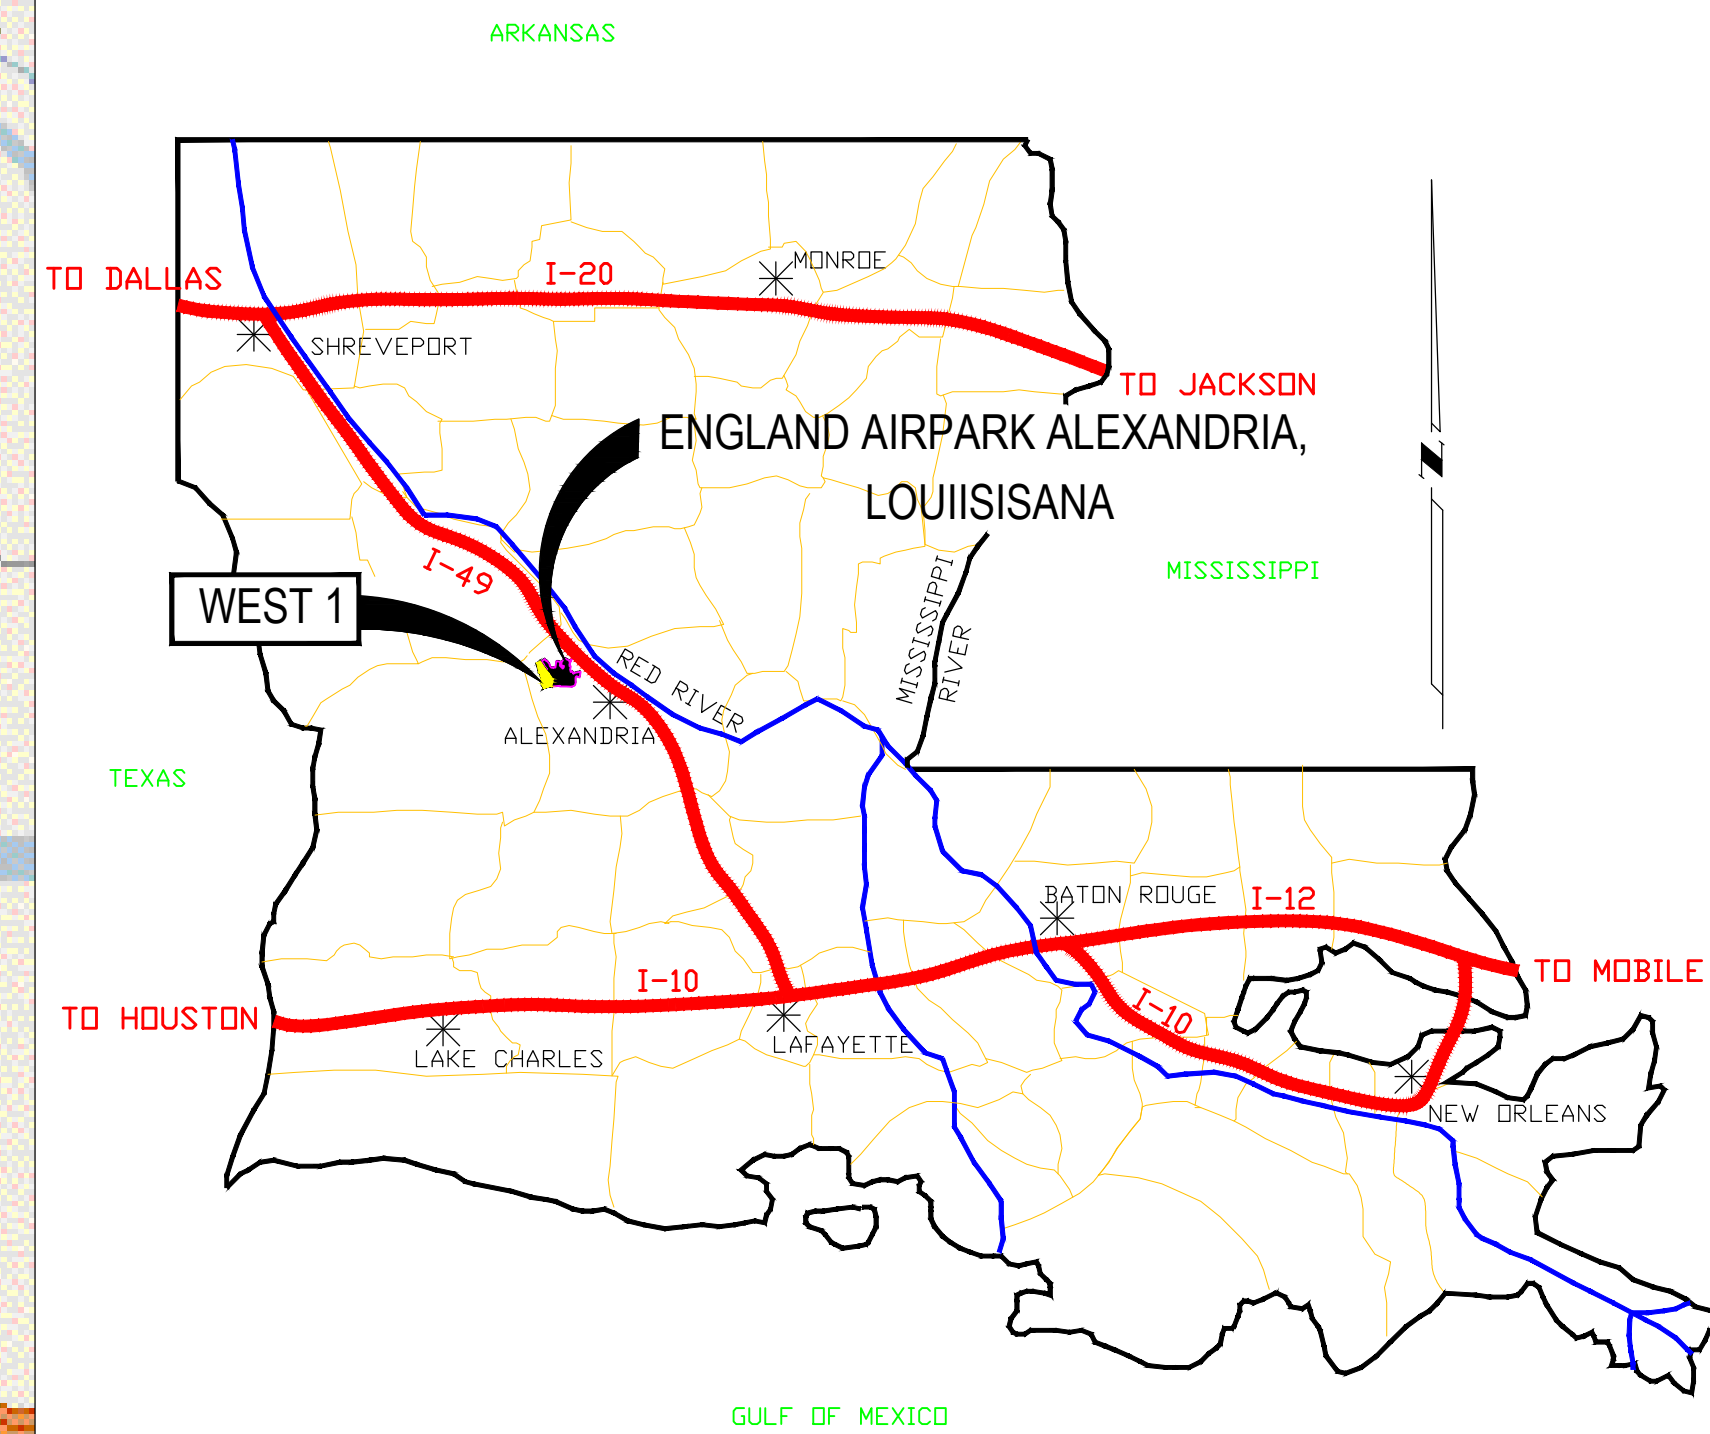

EXHIBIT 7b
SITE GENERAL BOUNDARY MAP

SITE GENERAL BOUNDARY MAP

LOCATION MAP

ENGLAND WEST 1
ENGLAND AIRPARK
ALEXANDRIA, LOUISIANA
700± ACRES

PAN AMERICAN ENGINEERS - ALEXANDRIA, INC.
P.O. BOX 89 / 1717 JACKSON STREET
ALEXANDRIA, LA. 71309