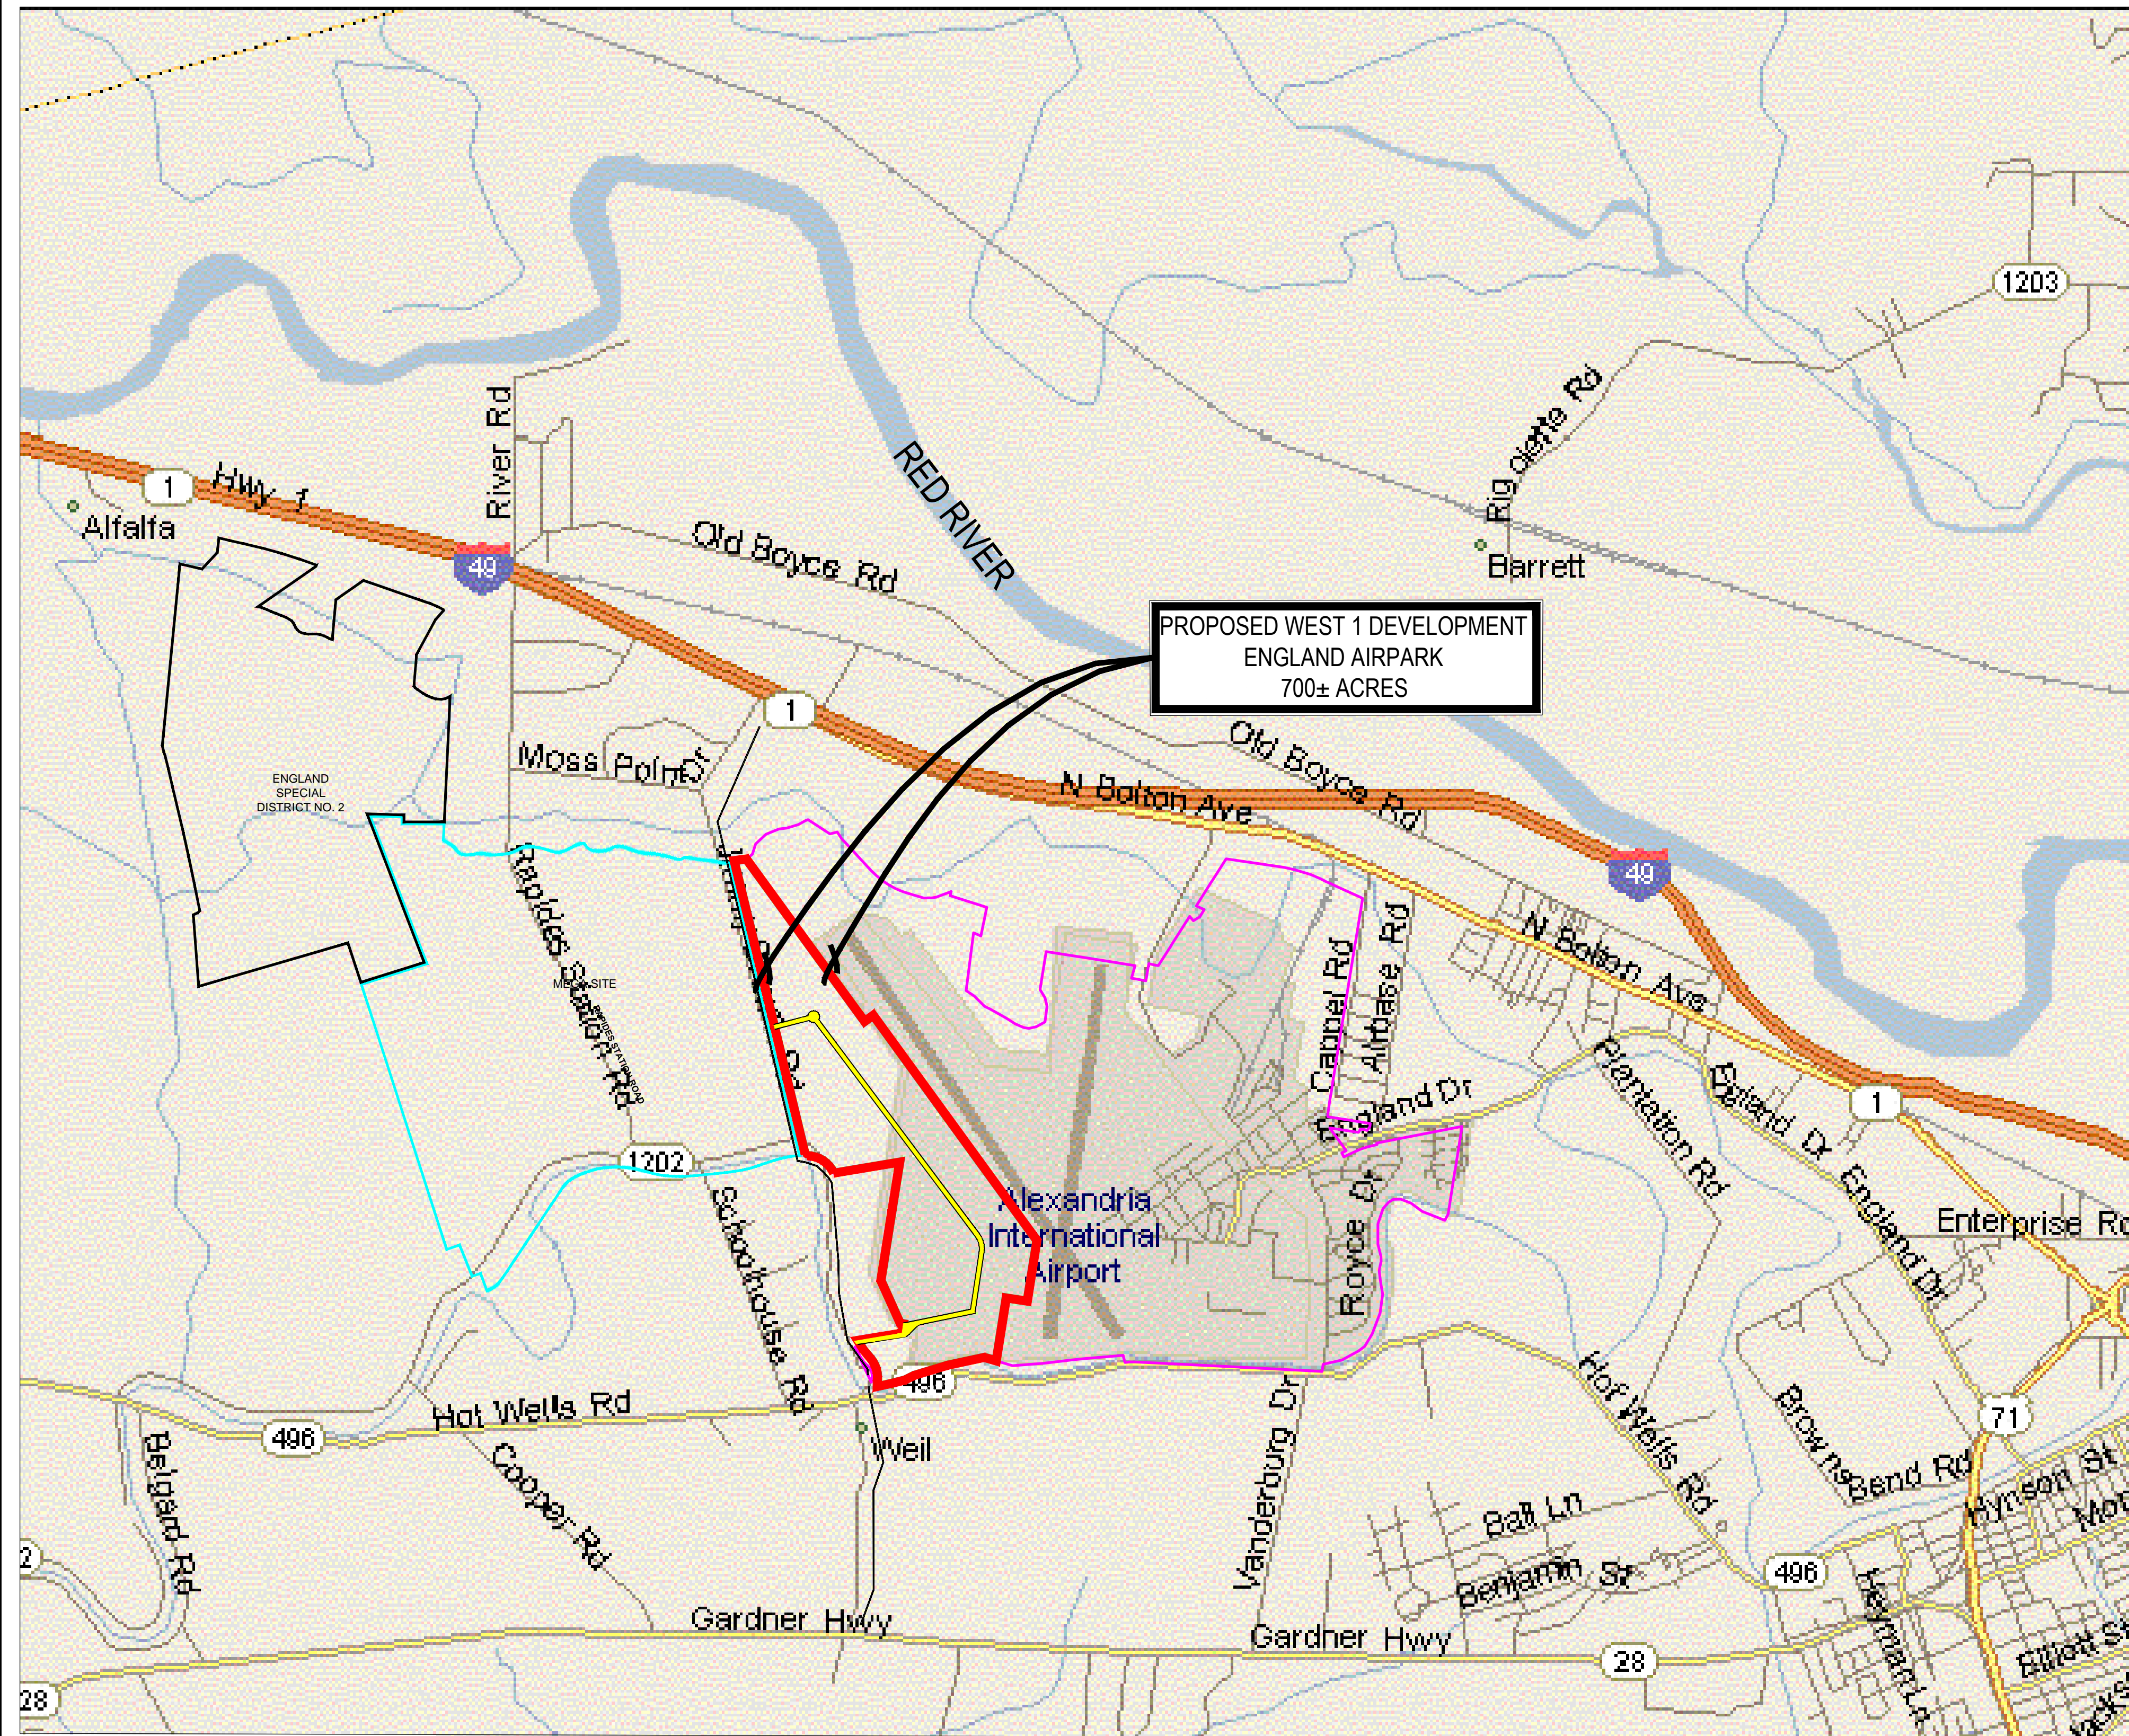

EXHIBIT 7b
SITE GENERAL BOUNDARY MAP

SITE GENERAL BOUNDARY MAP

LOCATION MAP

ENGLAND WEST 1
ENGLAND AIRPARK
ALEXANDRIA, LOUISIANA
700± ACRES

PAN AMERICAN ENGINEERS - ALEXANDRIA, INC.
P.O. BOX 89 / 1717 JACKSON STREET
ALEXANDRIA, LA. 71309